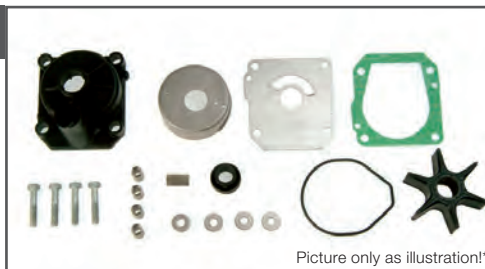

Picture only as illustration!*

Water pump rebuild kit

Description: For rebuild and repair.