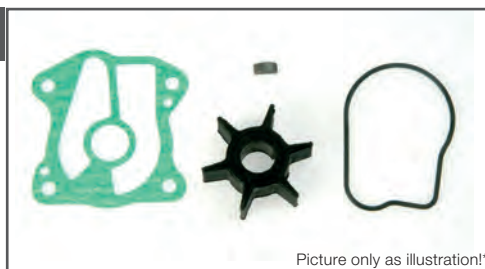

Impeller service kits

Description: For general or annual servicing / repair