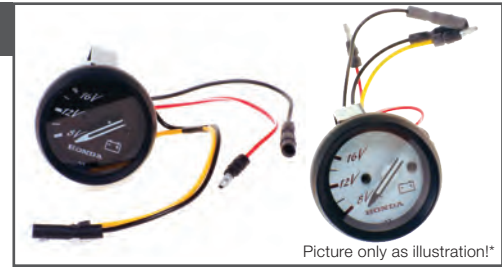

Voltmeter

1. **Description**
- 8-16 volts indicator
  - Flat lens
  - Drilling diameter 53MM
  - Required part:
    Wire harness: 32540-ZV5-911, 32550-ZW5-U00

Application	Part Number	Comments
BF25D ~ BF250A	06374-ZW5-U10	Black face
	06374-ZW5-U00	White face

Dual assy meter with Tacho/Hour meter function

1. **Description**
2. A five digit LCD display reads up to 99999 rpm in 20 rpm increments
   - Displays up to 9999.9 hours of engine operation before resetting to zero
   - Maximum 16000 RPM