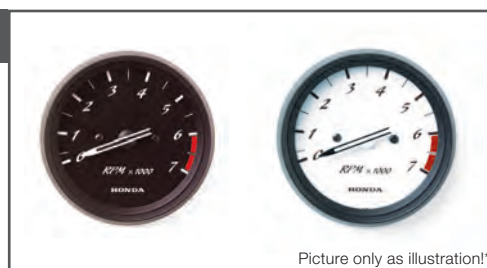

Tachometer

1. **Description**
- 0-7000 rpm
  - Flat lens
  - Required parts:
    Wire harness: 32540-ZV5-911

Application	Part Number	Comments
BF25D ~ BF250A	06375-ZW5-U11	Black face, drilling diameter 81MM
	06375-ZW5-U01	White face, drilling diameter 81MM
BF40A / BF50A, BF40D / BF50D	37250-ZV5-823	
BF20 / 25/30A, BF25 / 30D	37250-ZV7-913	Black face, drilling diameter 81MM
BF60 ~ BF250A	37250-ZW9-902	
BF8D ~ BF20D	37250-ZV5-950AH	Black face, drilling diameter 86MM
BF20A ~ BF250A		

Trimmer

1. **Description**
2. Up & down indicator
   - Flat lens
   - Drilling diameter 53MM
   - Required part:
     Wire harness: 32540-ZV5-911