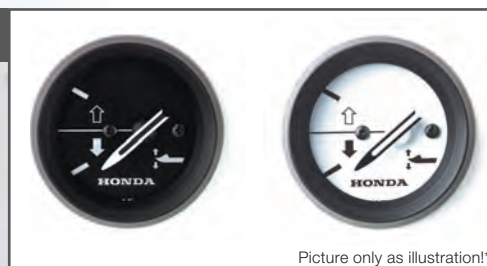

Application	Part Number	Comments
BF25D - BF250A	06372-ZW5-U11	Black face
BF25D ~ BF250A	06372-ZW5-U01	White face
BF40 ~ BF250A	37260-ZV5-822	Black face