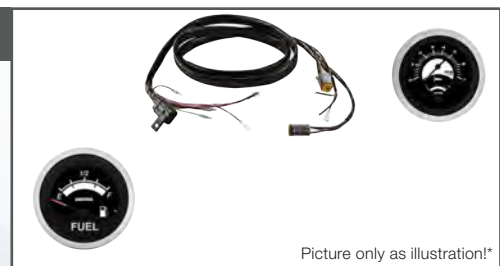

## Prestige Gauges

- Description**
- Tachometer and Trim function in one 3" dial - no need to mount separate gauges saving space on dash
  - Black and silver styling - compliments latest styling of Honda engine covers
  - Deutsch plug in connections - makes for easy installation/ service etc
  - Harness supplied with Prestige Tach/Trim gauge provides an additional connector for easy addition of fuel gauge whenever required