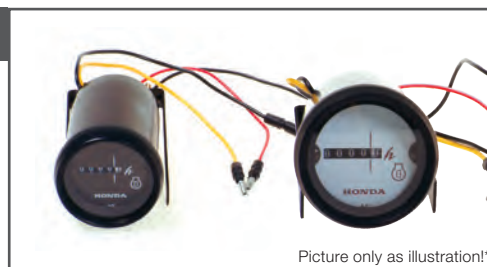

Application	Part Number	Comments
BF25D ~ BF250A	06397-ZW5-U10	Black face, analogue display, req. part 32550-ZW5-U00
	06397-ZW5-U00	White face, analogue display, req. part 32550-ZW5-U00
BF20A ~ BF250A (Not with BF25 ~ BF50A4)	39700-ZV5-800AH	Black face, digital display, req. part 32550-ZV5-910

Speedometer

1. **Description**
2. Flat lens
   - Drilling diameter 86MM
   - Required parts:
     Wiring Harness A: 32540-ZV5-911
     Wiring Harness B: 32550-ZW5-U00
     Wiring Harness 32550-ZV5-910