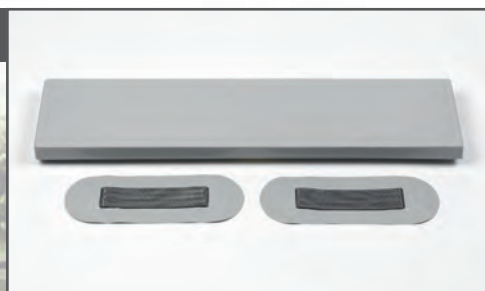

Seat bag

Application	Part Number
T25-SE/T25-AE/T30-AE/T27-IE/T32-IE	06883-ZV5-T11HE
T35-AE/T38-IE	06883-ZV5-T21HE
T40-AE	06883-ZV5-T31HE

Boat cover

Application	Part Number
T20-SE	06311-ZV5-T61HE
T25-SE	06311-ZV5-T71HE
T25-AE	06311-ZV5-T76HE
T24-IE	06311-ZV5-T81HE
T27-IE	06311-ZV5-T01HE
T32-IE	06311-ZV5-T11HE
T38-IE	06311-ZV5-T51HE
T30-AE	06311-ZV5-T21HE
T35-AE	06311-ZV5-T31HE
T40-AE	06311-ZV5-T41HE

Seat kits

Description • Additional kits including holders and glue

Application	Part Number
T25-SE2/T25-AE2/T30-AE2/T24-IE2/T27-IE2/T32-IE2	77210-ZV5-T30HE
T35-AE2/T38-IE2	77210-ZV5-T40HE
T40-AE2	77210-ZV5-T50HE